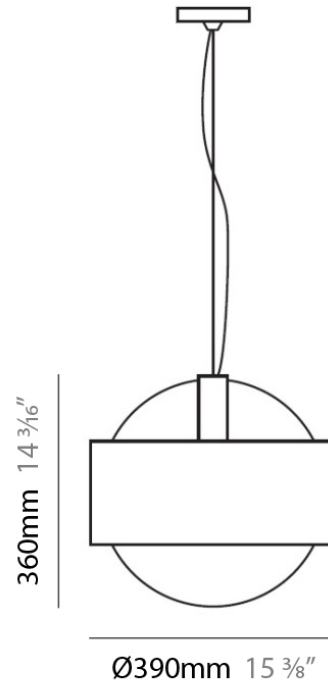

RING SUSPENSION

D81090

GENERAL

Series: Ring
Brand: Panzeri
Division: Design
Mounting Type: Suspension
Mounting Location: Ceiling
Subcategory: Pendant

PHYSICAL

Shape: Sphere
Diameter (mm): 390
Diameter (in): 15 1/4
Height (mm): 360
Height (in): 14 1/4
Max. Overall Height (mm): 2360
Max. Overall Height (in): 92 15/16
Light Distribution: Omnidirectional
Weight (kg): 0.5
Weight (lbs): 1
Diffuser: White Blown Glass
Fixture Finish: Chrome
Fixture Material: Metal

ELECTRICAL

Number of Lamps: 1
Lamp Type: LED Retrofit
Lamp Shape: G30
Bulb Included: Bulb Not Included
Total Output Wattage (W): 12
Max. Wattage Per Lamp (W): 12
Lamp Base: E26
Input Voltage (V): 120
Upon Request: 277Vac / GU24

LED

OPTICAL

RATINGS AND CERTIFICATIONS

Certified By: CSA Certified to UL and CSA Standards
IP rating: IP20

PROJECT	
TYPE	
NOTES	
QUANTITY	
DATE