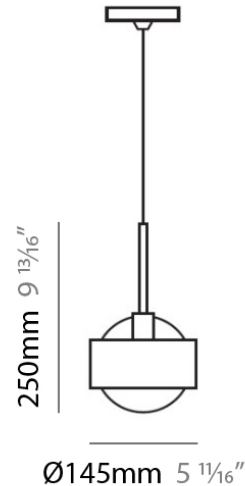

PROJECT	
TYPE	
NOTES	
QUANTITY	
DATE	

RING SUSPENSION

D81164

GENERAL

Series: Ring
Brand: Panzeri
Division: Design
Mounting Type: Suspension
Mounting Location: Ceiling
Subcategory: Pendant

PHYSICAL

Shape: Sphere
Diameter (mm): 145
Diameter (in): 5 3/4
Height (mm): 250
Height (in): 9 7/8
Max. Overall Height (mm): 2250
Max. Overall Height (in): 88 9/16
Light Distribution: Omnidirectional
Weight (kg): 2.3
Weight (lbs): 5
Diffuser: White Glass
Fixture Finish: Chrome
Fixture Material: Metal

ELECTRICAL

Number of Lamps: 1
Lamp Type: LED Retrofit
Lamp Shape: T4
Bulb Included: Bulb Not Included
Total Output Wattage (W): 3
Max. Wattage Per Lamp (W): 3
Lamp Base: G9
Input Voltage (V): 120

LED

OPTICAL

RATINGS AND CERTIFICATIONS

Certified By: CSA Certified to UL and CSA Standards
IP rating: IP20