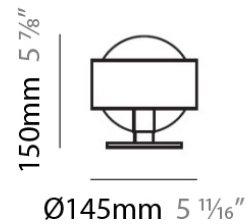

PROJECT	
TYPE	
NOTES	
QUANTITY	
DATE	

RING PORTABLE

D84244

GENERAL

Series: Ring
Brand: Panzeri
Division: Design
Mounting Type: Portable
Mounting Location: Table
Subcategory: Table

PHYSICAL

Shape: Sphere
Diameter (mm): 145
Diameter (in): 5 ¾
Height (mm): 155
Height (in): 6 ⅛
Light Distribution: Omnidirectional
Weight (kg): 3.2
Weight (lbs): 7
Diffuser: White Glass
Fixture Finish: Chrome
Fixture Material: Glass / Aluminum

ELECTRICAL

Number of Lamps: 1
Lamp Type: LED Retrofit
Lamp Shape: T4
Bulb Included: Bulb Not Included
Total Output Wattage (W): 7
Max. Wattage Per Lamp (W): 7
Lamp Base: G9
Input Voltage (V): 120

LED

OPTICAL

RATINGS AND CERTIFICATIONS

Certified By: CSA Certified to UL and CSA Standards
IP rating: IP20