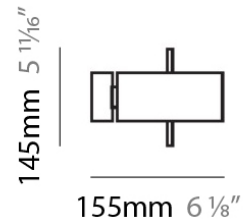

PROJECT
TYPE
NOTES
QUANTITY
DATE

RING SURFACE

D83132

GENERAL

Series: Ring
Brand: Panzeri
Division: Design
Mounting Type: Surface
Mounting Location: Wall
Subcategory: Ambient

PHYSICAL

Shape: Sphere
Length (mm): 155
Length (in): 6 1/8
Height (mm): 145
Height (in): 5 3/4
Extension (mm): 150
Extension (in): 6
Light Distribution: Omnidirectional
Weight (kg): 3.6
Weight (lbs): 8
Diffuser: Black Glass
Fixture Finish: Chrome
Fixture Material: Metal

ELECTRICAL

Number of Lamps: 1
Lamp Type: LED Retrofit
Lamp Shape: T4
Bulb Included: Bulb Not Included
Total Output Wattage (W): 5
Max. Wattage Per Lamp (W): 5
Lamp Base: G9
Input Voltage (V): 120

LED

OPTICAL

RATINGS AND CERTIFICATIONS

Certified By: CSA Certified to UL and CSA Standards
IP rating: IP20